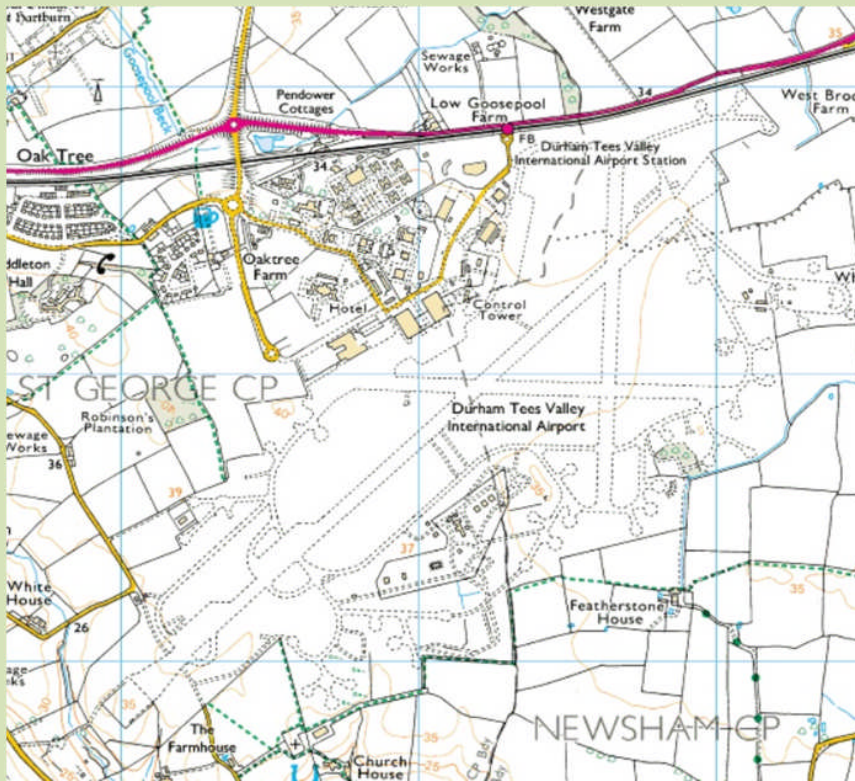

Tees-Side

Name	Durham Tees Valley, St George, Tees-Side,		
IATA Name		ICAO Name	
Role		Co-Ordinates	

Map

Runways

Chart